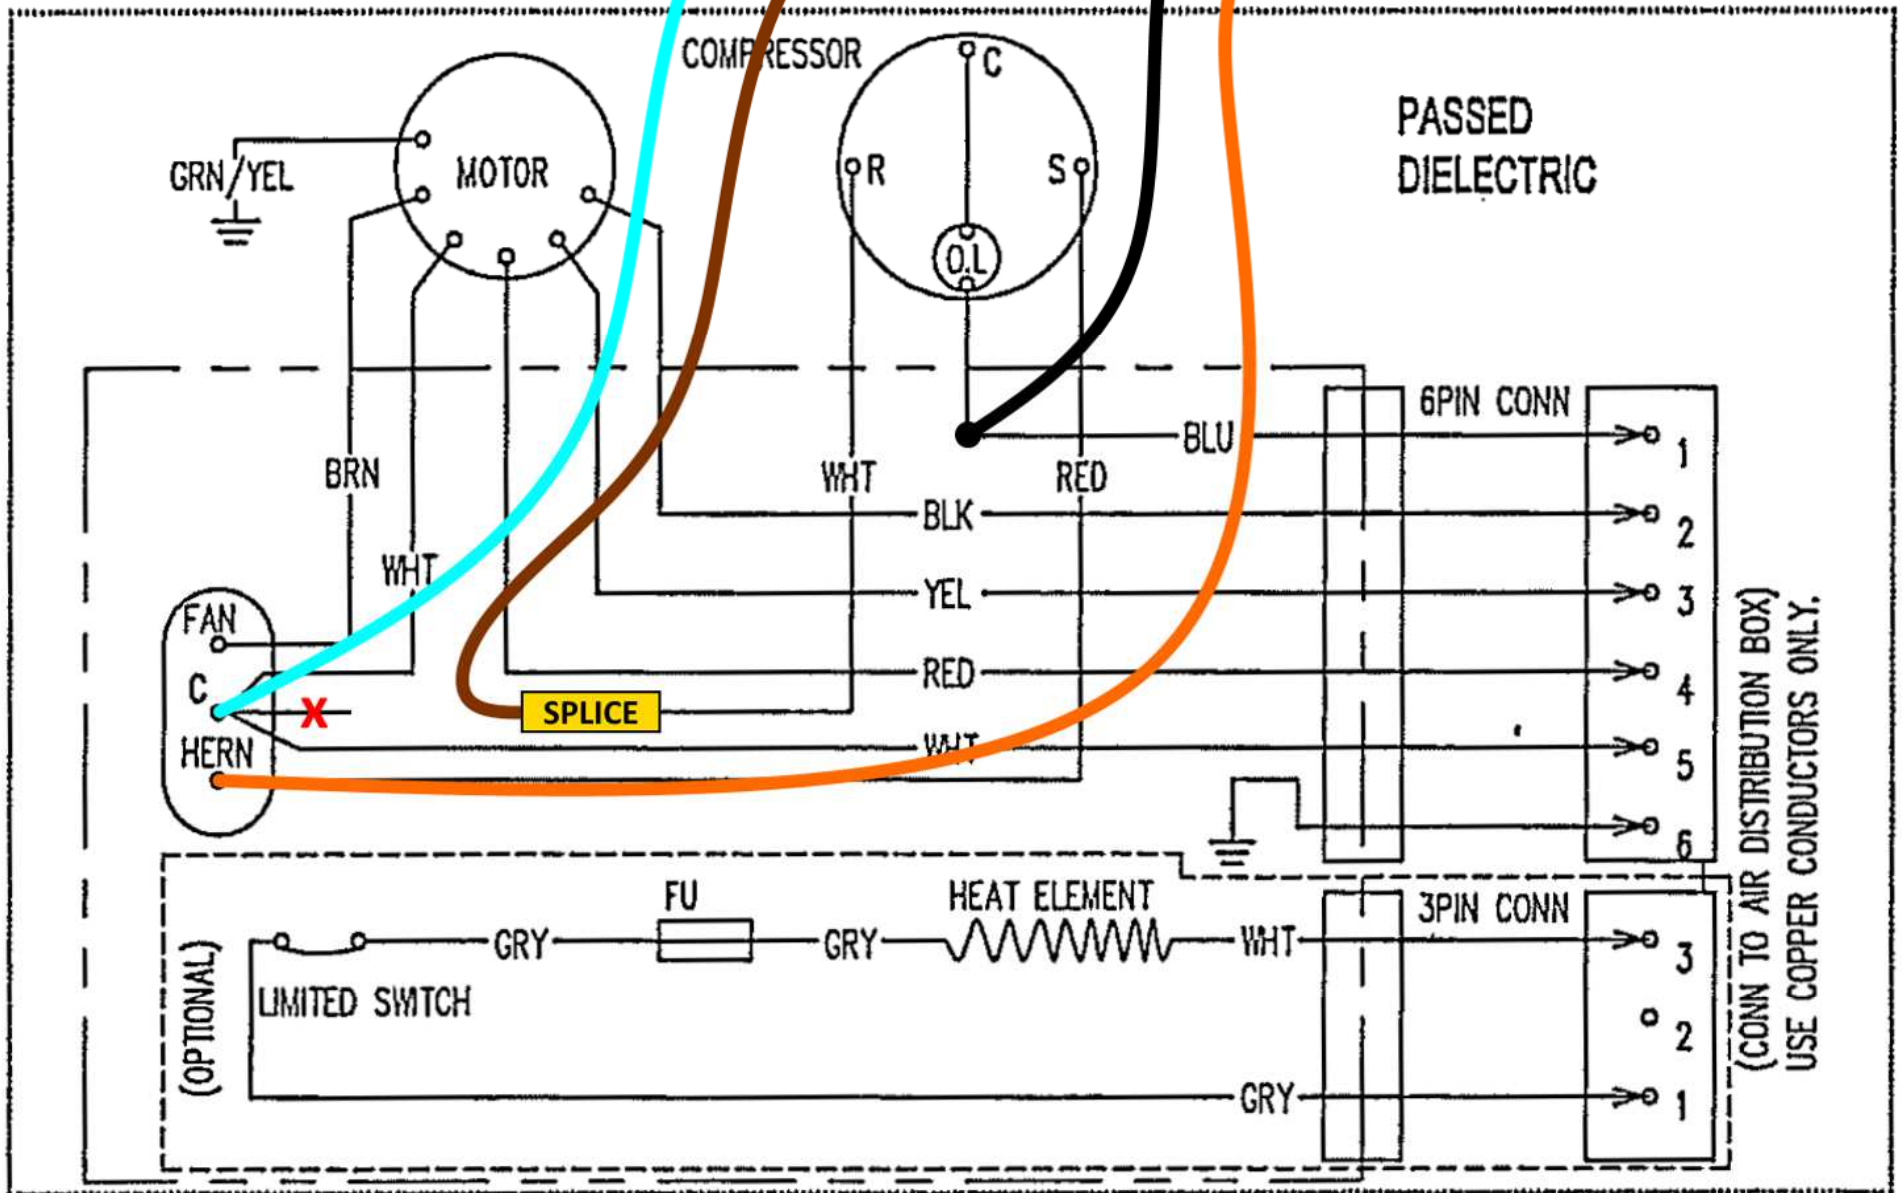

EasyStart 364

- = 3-way end splice
- = butt splice

(CONN TO AIR DISTRIBUTION BOX)
USE COPPER CONDUCTORS ONLY.